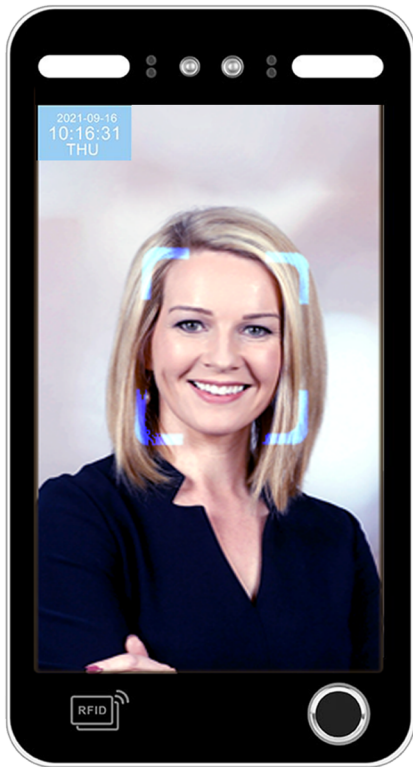

The Power of Innovation

USA
TECHNOLOGY & DESIGN

✓ 10.0 Inch IPS Touch Screen, HD

✓ **Water Proof**

✓ Wifi / QR Code / Mask Detection

✓ Multi user(at most 5 users)
recognition at same time

✓ 1GB /RAM - 8G /ROM

AIM HIGHER

MODEL NO.

SUPER - HERO

Face Recognition Time Attendance
and Access Control Terminal

WWW.HERO-TECH.US

SUPER -HERO

Face Recognition Time Attendance
and Access Control Terminal

The Power of Innovation

Specifications

Product name	SUPER -HERO Face Recognition Time Attendance and Access Control Terminal
Screen	10.1 Inch IPS Touch Screen, HD 800*1280
Keypad	touch keypad
Operation system	LINUX 3.10
CPU	1.2G Dual-Core ARM Cortex-A7
NPU	1.2T
RAM	1GB
ROM	8G
Binocular camera	Real Sensor 1/2.9 inch FOV 75° 2MP pixel high-definition color camera WDR wide dynamic Sensor 1/5 inch FOV 75°2MP pixel infrared live camera
Live detection	Dynamic dual-camera anti-counterfeiting, to prevent all kinds of black-and-white, color photos and videos from deception
Verification	Face recognition, Fingerprint, password, ID&IC Card
Face capacity	50000
Fingerprint Capacity	100000
Card Capacity	50000
Password Capacity	50000
Logs Capacity	5 M