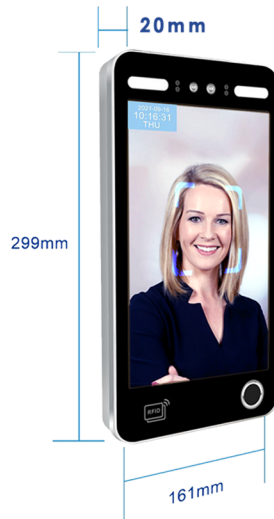

The Power of Innovation

USA
TECHNOLOGY & DESIGN

✓ 10.0 Inch IPS Touch Screen, HD

✓ **Water Proof**

✓ Wifi / QR Code / Mask Detection

✓ Multi user(at most 5 users)
recognition at same time

✓ 1GB /RAM - 8G /ROM

AIM HIGHER

MODEL NO.

SUPER - HERO

Face Recognition Time Attendance
and Access Control Terminal

WWW.HERO-TECH.US

SUPER -HERO

Face Recognition Time Attendance
and Access Control Terminal

The Power of Innovation

Specifications

Product name	SUPER -HERO Face Recognition Time Attendance and Access Control Terminal
Screen	10.1 Inch IPS Touch Screen, HD 800*1280
Keypad	touch keypad
Operation system	LINUX 3.10
CPU	1.2G Dual-Core ARM Cortex-A7
NPU	1.2T
RAM	1GB
ROM	8G
Binocular camera	Real Sensor 1/2.9 inch FOV 75° 2MP pixel high-definition color camera WDR wide dynamic Sensor 1/5 inch FOV 75°2MP pixel infrared live camera
Live detection	Dynamic dual-camera anti-counterfeiting, to prevent all kinds of black-and-white, color photos and videos from deception
Verification	Face recognition, Fingerprint, password, ID&IC Card
Face capacity	50000
Fingerprint Capacity	100000
Card Capacity	50000
Password Capacity	50000
Logs Capacity	5 M