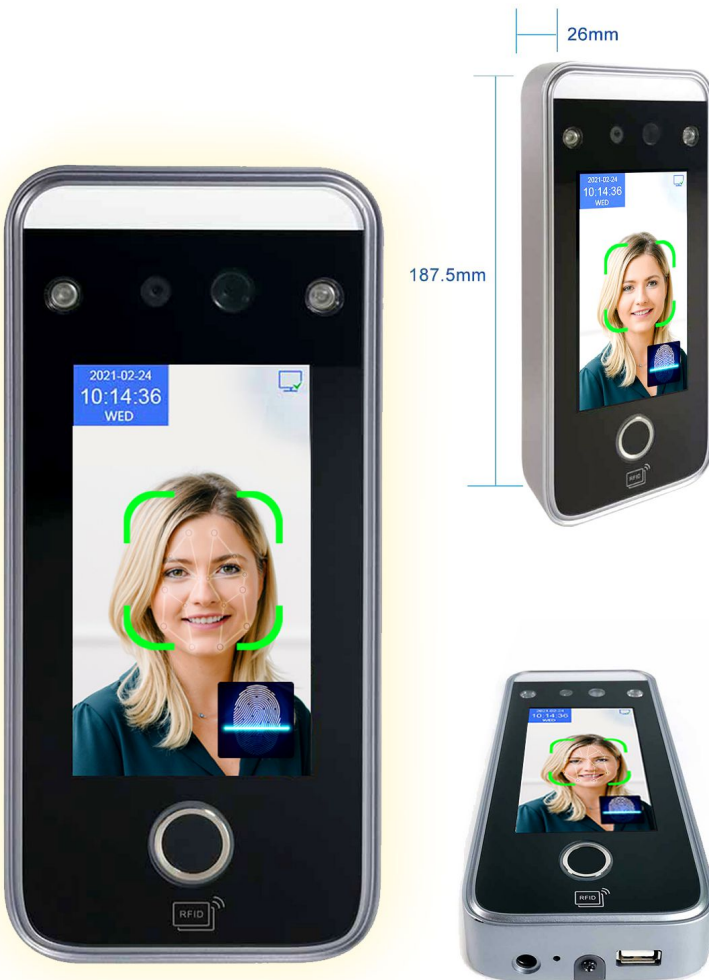

## Specifications

Muti language	Support 20 national languages and voices including English -Spanish -Arabic -Thai -Farsi -Portuguese -French -Italian -Japanese -Korean -etc
Automatic fill light	Support infrared fill light, the white fill light automatically lights up when face is captured in dark light
Installation Way	Standard: Wall mount, desktop stand; Optional: bracket for turnstile, floor stand
Dimension	187.5*87.5*26mm

USA  
TECHNOLOGY & DESIGN

*The Power of Innovation*

**USA**  
TECHNOLOGY & DESIGN

- ✓ 4.3 Inch IPS Touch Screen, HD
- ✓ Wifi / QR Code / Mask Detection
- ✓ Face recognition, Fingerprint password, ID card
- ✓ Face capacity 50000
- ✓ Fingerprint Capacity 100000
- ✓ Multi user(at most 5 users) recognition at same time
- ✓ 1GB/RAM - 8G/ROM
- ✓ Logs Capacity / 500K -to 5M

## HERO - TOW

Face Recognition Time Attendance and Access Control Terminal

[WWW.HERO-TECH.US](http://WWW.HERO-TECH.US)

## Specifications

<b>Product name</b>	HERO - TOW Face Recognition Time Attendance and Access Control Terminal
<b>Screen</b>	4.3inch Touch Screen, 272*480
<b>Keypad</b>	Touch keypad
<b>Operation system</b>	LINUX 3.10
<b>CPU</b>	1.2G Dual-Core ARM Cortex-A7
<b>NPU</b>	1.2T
<b>RAM</b>	1GB
<b>ROM</b>	8G
<b>Binocular camera</b>	Real Sensor 1/2.9 inch FOV 75° 2MP pixel high-definition color camera WDR wide dynamic Sensor 1/5 inch FOV 75°2MP pixel infrared live camera
<b>Live detection</b>	Dynamic dual-camera anti-counterfeiting, to prevent all kinds of black-and-white, color photos and videos from deception
<b>Verification</b>	Face recognition, Fingerprint password, ID card (IC Card optional)
<b>Face capacity</b>	50000
<b>Fingerprint Capacity</b>	100000
<b>Card Capacity</b>	50000
<b>Password Capacity</b>	50000
<b>Logs Capacity</b>	500k -to m5