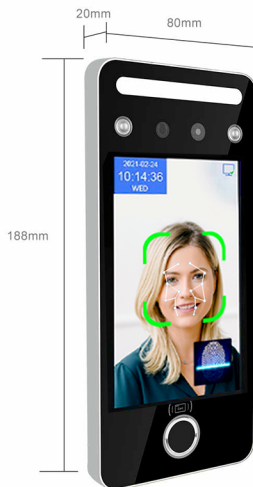

The Power of Innovation

**USA
TECHNOLOGY & DESIGN**

- ✓ 5.0 Inch IPS Touch Screen, HD
- ✓ Wifi / QR Code / Mask Detection
- ✓ Face recognition, Fingerprint password, ID card
- ✓ Face capacity 50000
- ✓ Fingerprint Capacity 100000
- ✓ Multi user(at most 5 users) recognition at same time
- ✓ 1GB /RAM - 8G /ROM
- ✓ Logs Capacity : 500K -to 5M

AIM HAIGHER

MODEL NO.

HERO-ONE
Face Recognition Time Attendance
and Access Control Terminal

WWW.HERO-TECH.US

HERO - ONE

Face Recognition Time Attendance and Access Control Terminal

The Power of Innovation

Specifications

Product name	HERO - ONE Face Recognition Time Attendance and Access Control Terminal
Screen	5.0 Inch IPS Touch Screen, HD 720*1280
Keypad	Touch keypad
Operation system	LINUX 3.10
CPU	1.2G Dual-Core ARM Cortex-A7
NPU	1.2T
RAM	1GB
ROM	8G
Binocular camera	Real Sensor 1/2.9 inch FOV 75° 2MP pixel high-definition color camera WDR wide dynamic Sensor 1/5 inch FOV 75°2MP pixel infrared live camera
Live detection	Dynamic dual-camera anti-counterfeiting, to prevent all kinds of black-and-white, color photos and videos from deception
Verification	Face recognition, Fingerprint password, ID card (IC Card optional)
Face capacity	50000
Fingerprint Capacity	100000
Card Capacity	50000
Password Capacity	50000
Logs Capacity	500K -to 5M